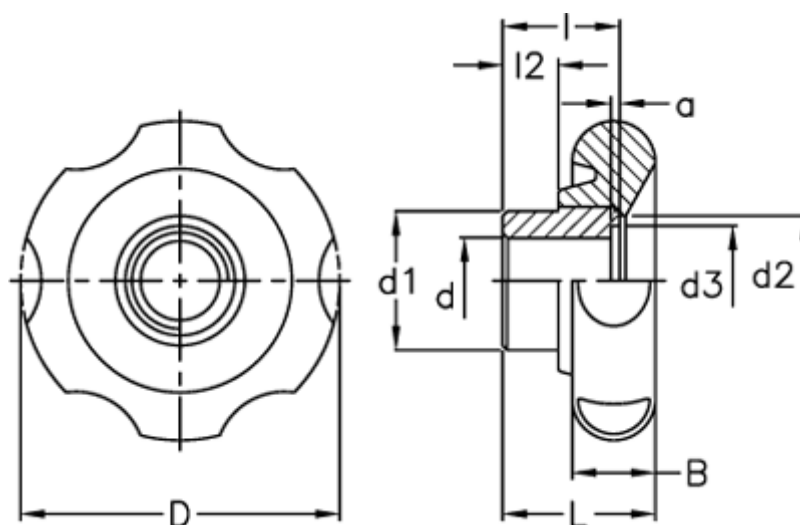

Data Sheet

Article number: 2302174321
Description: E+G Lobe knob
VL.640/70 FP-A-12

Measures

a	= 0.8	L	= 33
B	= 18	l2	= 12
D	= 70		
d1	= 30		
d2	= 29		
d3	= 18.1		
d H7	= 12		
l	= 25		